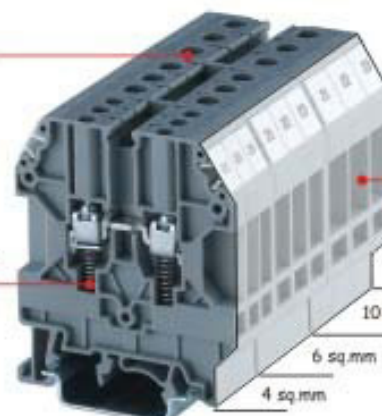

In times of emergency,
a little extra safety
goes a long way.

Presenting ...

Wire connections with parachutes:

Spring Loaded 'SAFETY' Terminal Blocks

Screw Connections
with Spring Safety

Finger Safe
Connections

CTS4USC

CTS6USC

CTS10USC

NEW Spring Loaded 'Safety'
Terminal Blocks from Connectwell.
If accidentally, the screw clamp is not tightened
the spring acts as a layer of safety,
ensuring that the connection is maintained
by means of the spring tension.

The Spring Loaded Terminal Blocks are suited
for applications - Mining applications,
Rail Network, Electricity Supply Industry,
Petro Chemical applications,
Escalators and Rolling warehouses and
Industrial Robots.

Rated for 1000 Volt applications.

... The Right & Safe Connection

IP20
Finger Safe
design

Safety spring
to ensure
failproof
connections

Large wire entry
to enable use
of two wires
with hook type
lugs

common profile for
all 3 Terminal
Blocks enables
the use of
common end plate