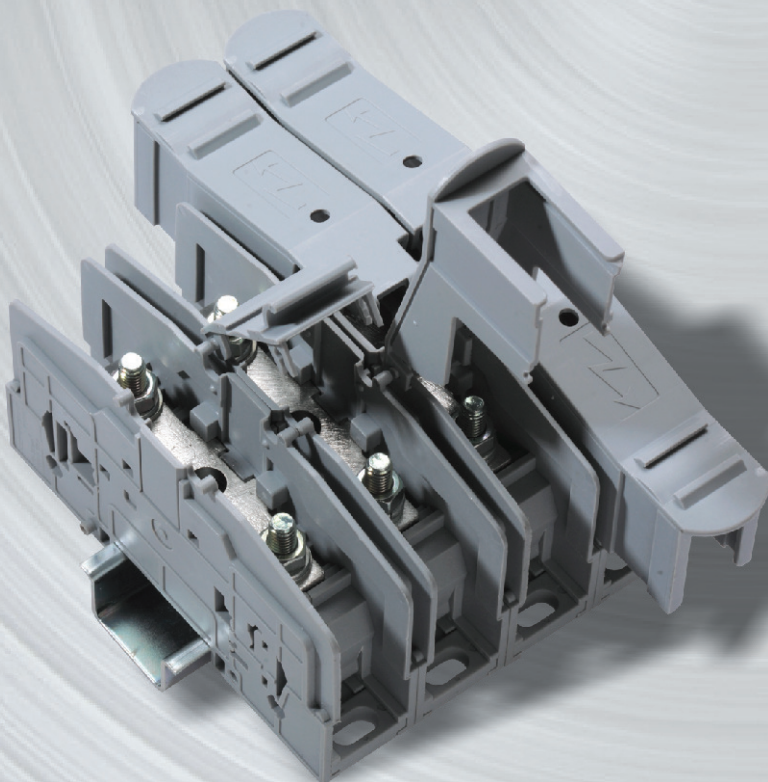

connectwell
... The Right Connection

Tel.: +91 251 2870 636 | www.connectwell.com