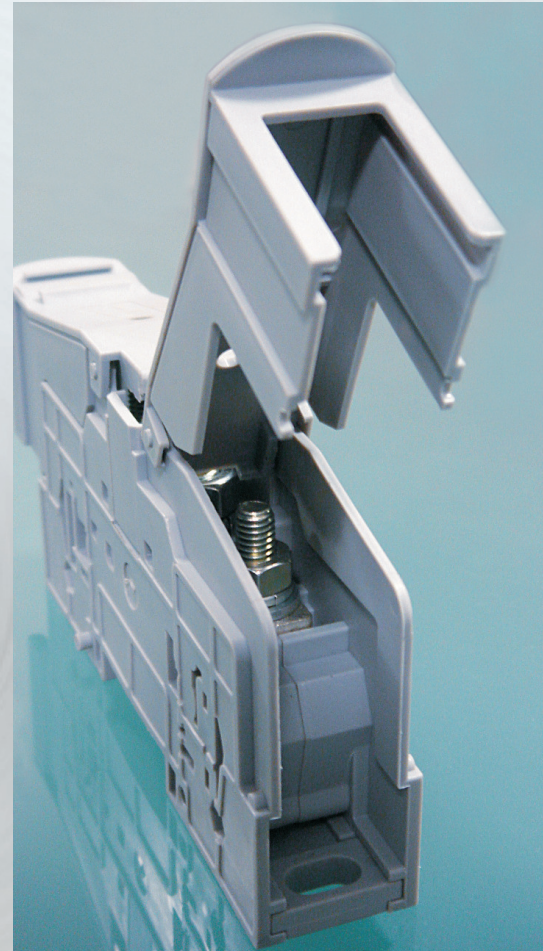

## Power Terminal Blocks

'Safe' is generally not the word we associate with electricity. However at Connectwell we strive to enhance safety by building the right connections.

The PTB35 Power Terminal Blocks for 16-35 sq.mm cables are the perfect example. They provide enhanced levels of phase isolation by means of their barrier type construction. The Stud Type, finger safe termination ensures connection and human safety.