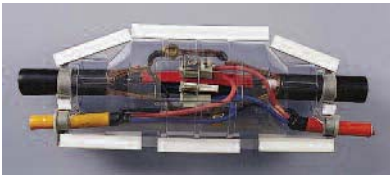

3651-090-KIT